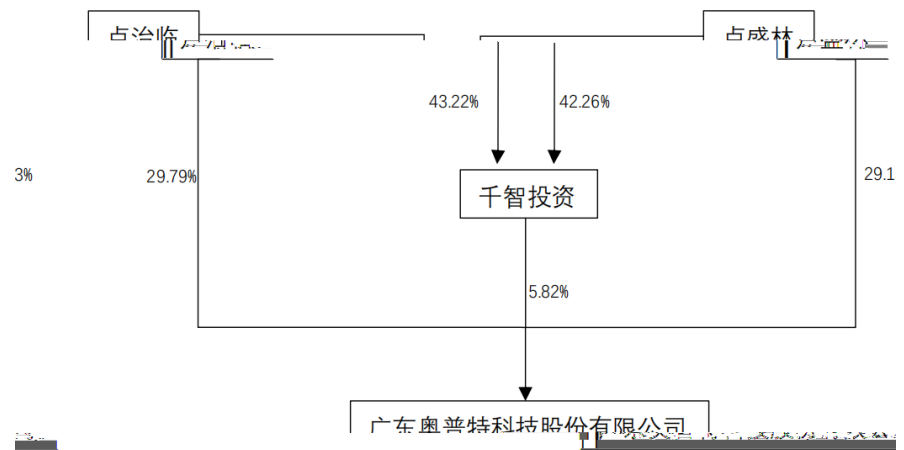

AI

3D
3C

3.

2D 2D 3D 3D 3D 3D 3D 3D
3D 3D 3D 3D 3D 3D 3D 3D

2

PCB SMT
" " GWh TWh
TWh
" " "

	56,541,051.00	122,785,320.14	75,707,058.28	42,654,987.59
	-3,965,552.00	4,630,811.83	-76,275,959.27	120,548,937.51

4

4.1

10

	:
()	4,695
()	5,020
	0
	0
	0
	0

4.2

4.3

4.4

5

1

1.		30.39%		31.59%
2.		40.14%	18.88%	39.32%
	13.83%		7.26%	

2